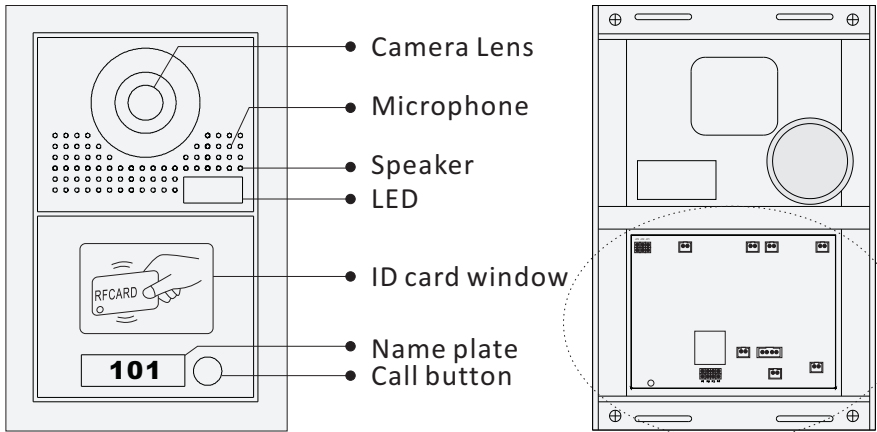

Product Information

4-wire Door Station

PVA-708-D

DESCRIPTION

4-wire color outdoor station with proximity access control

DIMENSION

FEATURES

- ▶ Aluminum alloy panel design with name plate;
- ▶ Proximity access control;
- ▶ Camera's angle is adjustable;
- ▶ Multi entry stations are supported;
- ▶ Compatible with all 4-wire system models

1. Parts and Functions

2. Installation

3. Specification

Model No.	PVA-708-D
Camera	HD camera
Lens	1.0MP 3.6mm
Resolution	700 TV Lines
IR LED	6 pc
Power Supply	DC 15V
Power Consumption	Standby 1W, working status 8W
Wiring	4 wires (RVV4*0.5mm)
Installation	Flush-mounted
Talking time	45 sec
Monitoring time	30 sec
Operating Temperature	-10°C ~ +60°C
Gross weight	1 kg
Dimension	195(H)×130(W)×52(D)mm 7.7 (H)×5.1 (W)×2.0(D)in
Embedded Dimension	185(H)×110(W)×33(D)mm 7.3 (H)×4.3 (W)×1.3(D)in