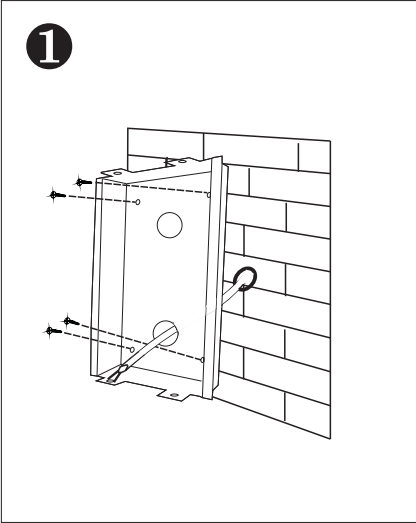

Product Information

4-wire Door Station

PVA-708-D

DESCRIPTION

4-wire color outdoor station with proximity access control

DIMENSION

FEATURES

- ▶ Aluminum alloy panel design with name plate;
- ▶ Proximity access control;
- ▶ Camera's angle is adjustable;
- ▶ Multi entry stations are supported;
- ▶ Compatible with all 4-wire system models

1. Parts and Functions

2. Installation

3. Specification

Model No.	PVA-708-D
Camera	HD camera
Lens	1.0MP 3.6mm
Resolution	700 TV Lines
IR LED	6 pc
Power Supply	DC 15V
Power Consumption	Standby 1W, working status 8W
Wiring	4 wires (RVV4*0.5mm)
Installation	Flush-mounted
Talking time	45 sec
Monitoring time	30 sec
Operating Temperature	-10°C ~ +60°C
Gross weight	1 kg
Dimension	195(H)×130(W)×52(D)mm 7.7 (H)×5.1 (W)×2.0(D)in
Embedded Dimension	185(H)×110(W)×33(D)mm 7.3 (H)×4.3 (W)×1.3(D)in