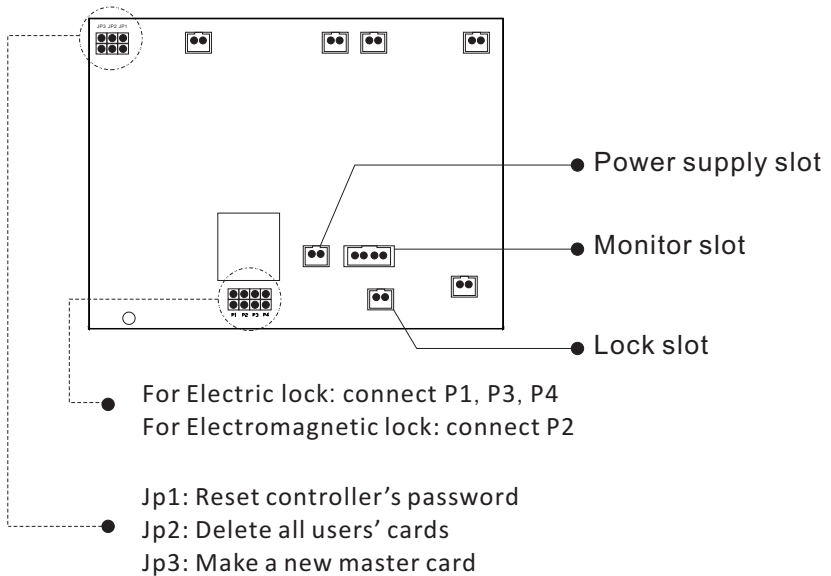

Product Information

4-wire Door Station

PVA-708-D

DESCRIPTION

4-wire color outdoor station with proximity access control

DIMENSION

FEATURES

- ▶ Aluminum alloy panel design with name plate;
- ▶ Proximity access control;
- ▶ Camera's angle is adjustable;
- ▶ Multi entry stations are supported;
- ▶ Compatible with all 4-wire system models

1. Parts and Functions

2. Installation

3. Specification

Model No.	PVA-708-D
Camera	HD camera
Lens	1.0MP 3.6mm
Resolution	700 TV Lines
IR LED	6 pc
Power Supply	DC 15V
Power Consumption	Standby 1W, working status 8W
Wiring	4 wires (RVV4*0.5mm)
Installation	Flush-mounted
Talking time	45 sec
Monitoring time	30 sec
Operating Temperature	-10°C ~ +60°C
Gross weight	1 kg
Dimension	195(H)×130(W)×52(D)mm 7.7 (H)×5.1 (W)×2.0(D)in
Embedded Dimension	185(H)×110(W)×33(D)mm 7.3 (H)×4.3 (W)×1.3(D)in