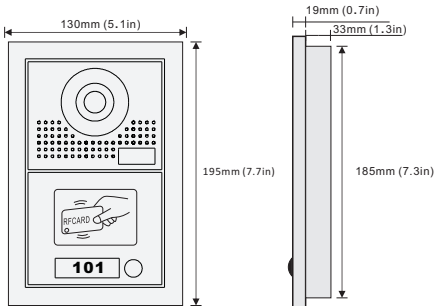

Product Information

4-wire Door Station

PVA-708-D

DESCRIPTION

4-wire color outdoor station with proximity access control

DIMENSION

FEATURES

- ▶ Aluminum alloy panel design with name plate;
- ▶ Proximity access control;
- ▶ Camera's angle is adjustable;
- ▶ Multi entry stations are supported;
- ▶ Compatible with all 4-wire system models

1. Parts and Functions

2. Installation

3. Specification

Model No.	PVA-708-D
Camera	HD camera
Lens	1.0MP 3.6mm
Resolution	700 TV Lines
IR LED	6 pc
Power Supply	DC 15V
Power Consumption	Standby 1W, working status 8W
Wiring	4 wires (RVV4*0.5mm)
Installation	Flush-mounted
Talking time	45 sec
Monitoring time	30 sec
Operating Temperature	-10°C ~ +60°C
Gross weight	1 kg
Dimension	195(H)×130(W)×52(D)mm 7.7 (H)×5.1 (W)×2.0(D)in
Embedded Dimension	185(H)×110(W)×33(D)mm 7.3 (H)×4.3 (W)×1.3(D)in