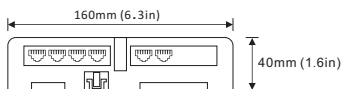

Product Information

CAT5 Video Distributor

PVA-504-C5

DESCRIPTION

CAT5 system branch controller with four monitors

DIMENSION

FEATURES

- ▶ Branch controller for 4 apartments and serve as floor distributor;
- ▶ RJ45 connection port;
- ▶ Strong anti-interference ability;
- ▶ Signal isolation device;

1. Parts and Functions

2. Installation

Direct wall-mounted

DIN-Rail mounted

3. Specification

Model No.	PVA-504-C5
Power Supply	DC 18V - 20V
Standby current	20mA
Working current	90mA
Wiring	CAT5 cable
Working Temperature	-10°C ~ +60°C
Gross weight	0.4kg
Dimension	160(H)×90(W)×40(D)mm 6.3 (H)×3.5 (W)×1.6(D)in