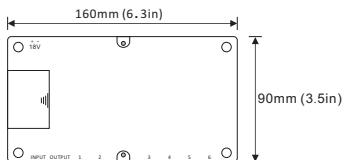

Product Information

CAT5 Video Distributor

PVA-504-C5

DESCRIPTION

CAT5 system branch controller with four monitors

DIMENSION

FEATURES

- ▶ Branch controller for 4 apartments and serve as floor distributor;
- ▶ RJ45 connection port;
- ▶ Strong anti-interference ability;
- ▶ Signal isolation device;

1. Parts and Functions

2. Installation

Direct wall-mounted

DIN-Rail mounted

3. Specification

Model No.	PVA-504-C5
Power Supply	DC 18V - 20V
Standby current	20mA
Working current	90mA
Wiring	CAT5 cable
Working Temperature	-10°C ~ +60°C
Gross weight	0.4kg
Dimension	160(H)×90(W)×40(D)mm 6.3 (H)×3.5 (W)×1.6(D)in