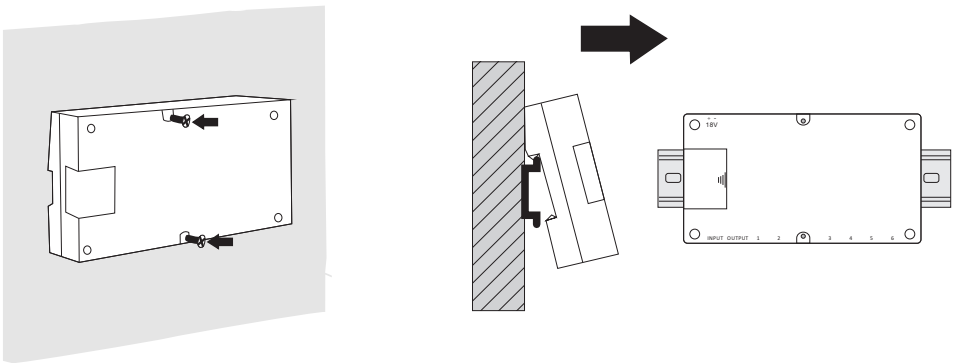

Product Information

CAT5 Video Distributor

PVA-504-C5

DESCRIPTION

CAT5 system branch controller with four monitors

DIMENSION

FEATURES

- ▶ Branch controller for 4 apartments and serve as floor distributor;
- ▶ RJ45 connection port;
- ▶ Strong anti-interference ability;
- ▶ Signal isolation device;

1. Parts and Functions

2. Installation

Direct wall-mounted

DIN-Rail mounted

3. Specification

Model No.	PVA-504-C5
Power Supply	DC 18V - 20V
Standby current	20mA
Working current	90mA
Wiring	CAT5 cable
Working Temperature	-10°C ~ +60°C
Gross weight	0.4kg
Dimension	160(H)×90(W)×40(D)mm 6.3 (H)×3.5 (W)×1.6(D)in