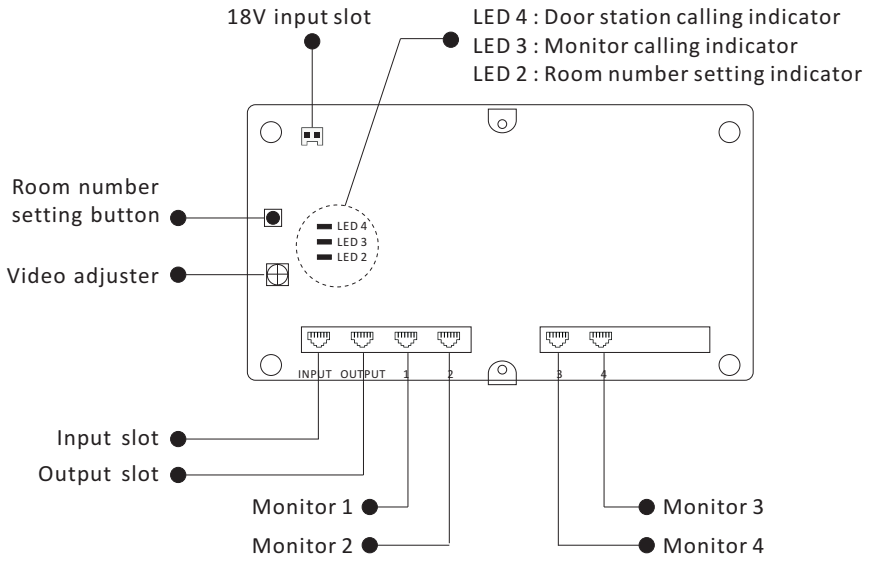

Product Information

CAT5 Video Distributor

PVA-504-C5

DESCRIPTION

CAT5 system branch controller with four monitors

DIMENSION

FEATURES

- ▶ Branch controller for 4 apartments and serve as floor distributor;
- ▶ RJ45 connection port;
- ▶ Strong anti-interference ability;
- ▶ Signal isolation device;

1. Parts and Functions

2. Installation

Direct wall-mounted

DIN-Rail mounted

3. Specification

Model No.	PVA-504-C5
Power Supply	DC 18V - 20V
Standby current	20mA
Working current	90mA
Wiring	CAT5 cable
Working Temperature	-10°C ~ +60°C
Gross weight	0.4kg
Dimension	160(H)×90(W)×40(D)mm 6.3 (H)×3.5 (W)×1.6(D)in