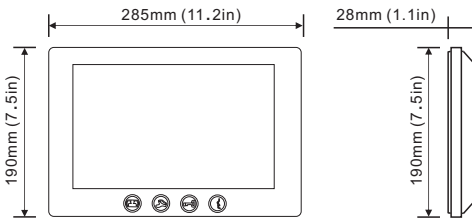

Product Information

4-wire Indoor Monitor

PVA-829-10

DESCRIPTION

10 inch Color TFT Monitor with touch screen

DIMENSION

FEATURES

- ▶ 10 inch Color TFT screen;
- ▶ Full mirror-polished glass panel;
- ▶ Sensitive touch sensor button with soft backlight;
- ▶ Compatible with all 4-wire door station;
- ▶ White and black housing for optional

1. Parts and Functions

2. Installation

3. Specification

Model No.	PVA-829-10
Screen	10" Color TFT screen
Resolution	1024*600 pixels
Power Supply	DC 15V
Power Consumption	Standby 1W, working status 10W
Wiring	4 wires (RVV 4*0.5mm)
Installation	Wall-mounted
Talking time	45 sec
Monitoring time	30 sec
Operating Temperature	-10°C ~ +60°C
Gross weight	1.3kg
Dimension	285(H)×190(W)×28(D)mm 11.2 (H)×7.5 (W)×1.1(D)in