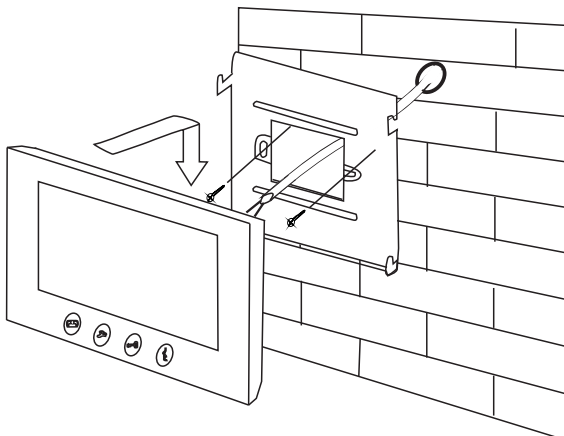

Product Information

4-wire Indoor Monitor

PVA-829-10

DESCRIPTION

10 inch Color TFT Monitor with touch screen

DIMENSION

FEATURES

- ▶ 10 inch Color TFT screen;
- ▶ Full mirror-polished glass panel;
- ▶ Sensitive touch sensor button with soft backlight;
- ▶ Compatible with all 4-wire door station;
- ▶ White and black housing for optional

1. Parts and Functions

2. Installation

3. Specification

Model No.	PVA-829-10
Screen	10" Color TFT screen
Resolution	1024*600 pixels
Power Supply	DC 15V
Power Consumption	Standby 1W, working status 10W
Wiring	4 wires (RVV 4*0.5mm)
Installation	Wall-mounted
Talking time	45 sec
Monitoring time	30 sec
Operating Temperature	-10°C ~ +60°C
Gross weight	1.3kg
Dimension	285(H)×190(W)×28(D)mm 11.2 (H)×7.5 (W)×1.1(D)in