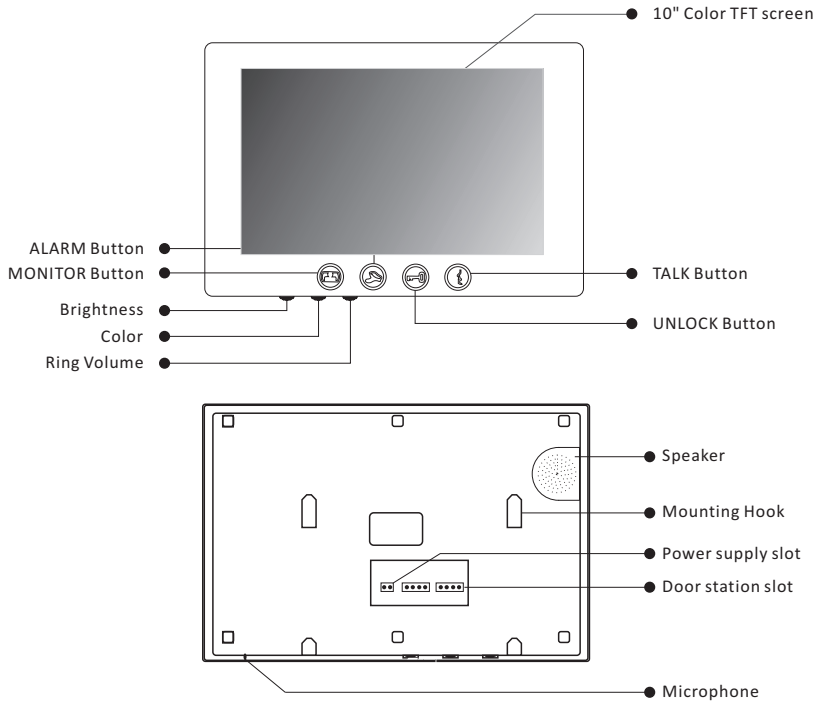

Product Information

4-wire Indoor Monitor

PVA-829-10

DESCRIPTION

10 inch Color TFT Monitor with touch screen

DIMENSION

FEATURES

- ▶ 10 inch Color TFT screen;
- ▶ Full mirror-polished glass panel;
- ▶ Sensitive touch sensor button with soft backlight;
- ▶ Compatible with all 4-wire door station;
- ▶ White and black housing for optional

1. Parts and Functions

2. Installation

3. Specification

Model No.	PVA-829-10
Screen	10" Color TFT screen
Resolution	1024*600 pixels
Power Supply	DC 15V
Power Consumption	Standby 1W, working status 10W
Wiring	4 wires (RVV 4*0.5mm)
Installation	Wall-mounted
Talking time	45 sec
Monitoring time	30 sec
Operating Temperature	-10°C ~ +60°C
Gross weight	1.3kg
Dimension	285(H)×190(W)×28(D)mm 11.2 (H)×7.5 (W)×1.1(D)in