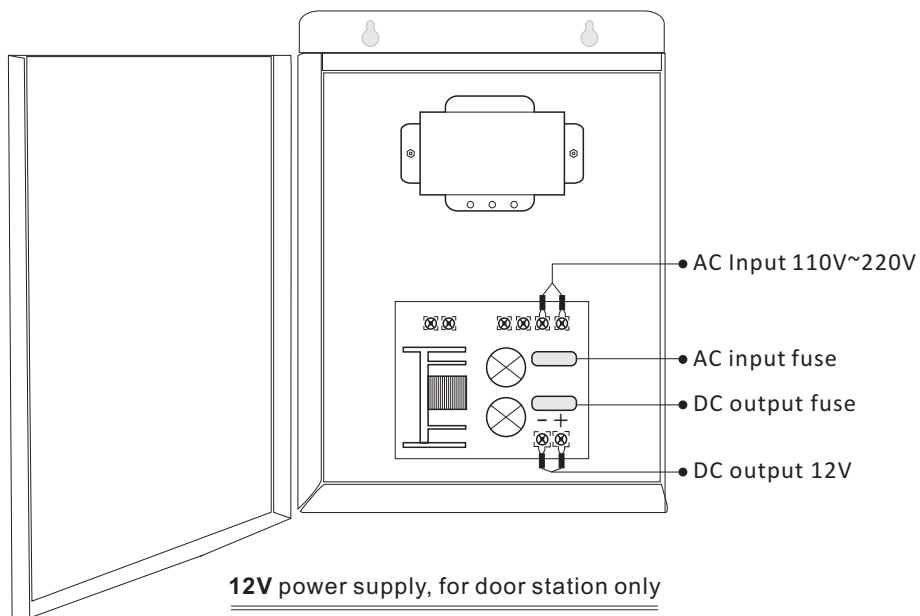

1. Parts and Functions