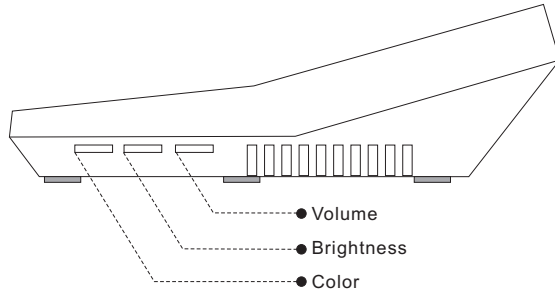

Product Information

CAT5 Concierge Station

PVA-109-C5

DESCRIPTION

CAT5 system guide unit

DIMENSION

FEATURES

- ▶ Color 7" inch TFT screen
- ▶ Menu-operation
- ▶ Handset or handfree answer
- ▶ RJ45 standard connection port.

1. Parts and Functions

Front View

Side View

Back View

2. Installation

Desktop mounting

3. Specification

Model No.	PVA-109-C5
Screen	7" Color TFT screen
Power Supply	DC 12V $\pm 10\%$
Power Consumption	Standby 30mA, working status < 600mA
Wiring	CAT5 cable
Installation	Desktop mounting
Operating Temperature	-10°C ~ +60°C
Gross weight	1.25 kg
Dimension	360(H) × 215(W) × 70(D)mm 14.2 (H) × 8.5 (W) × 2.8(D)in