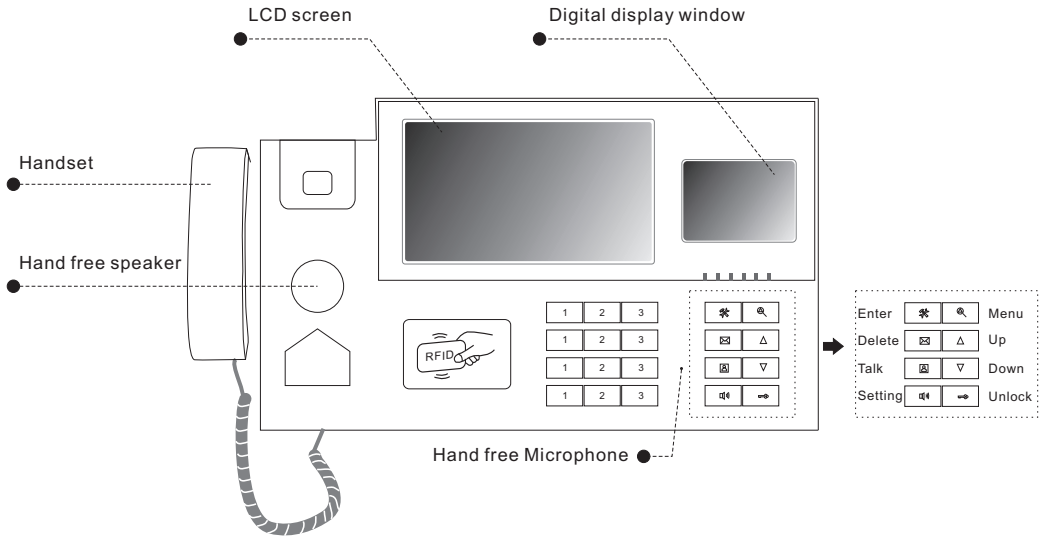

Product Information

CAT5 Concierge Station

PVA-109-C5

DESCRIPTION

CAT5 system guide unit

DIMENSION

FEATURES

- ▶ Color 7" inch TFT screen
- ▶ Menu-operation
- ▶ Handset or handfree answer
- ▶ RJ45 standard connection port.

1. Parts and Functions

Front View

Side View

Back View

2. Installation

Desktop mounting

3. Specification

Model No.	PVA-109-C5
Screen	7" Color TFT screen
Power Supply	DC 12V $\pm 10\%$
Power Consumption	Standby 30mA, working status < 600mA
Wiring	CAT5 cable
Installation	Desktop mounting
Operating Temperature	-10°C ~ +60°C
Gross weight	1.25 kg
Dimension	360(H) × 215(W) × 70(D)mm 14.2 (H) × 8.5 (W) × 2.8(D)in