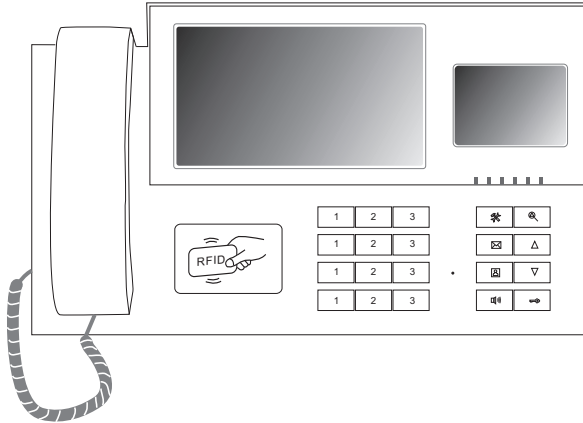

Product Information

CAT5 Concierge Station

PVA-109-C5

DESCRIPTION

CAT5 system guide unit

DIMENSION

FEATURES

- ▶ Color 7" inch TFT screen
- ▶ Menu-operation
- ▶ Handset or handfree answer
- ▶ RJ45 standard connection port.

1. Parts and Functions

Front View

Side View

Back View

2. Installation

Desktop mounting

3. Specification

Model No.	PVA-109-C5
Screen	7" Color TFT screen
Power Supply	DC 12V $\pm 10\%$
Power Consumption	Standby 30mA, working status < 600mA
Wiring	CAT5 cable
Installation	Desktop mounting
Operating Temperature	-10°C ~ +60°C
Gross weight	1.25 kg
Dimension	360(H) × 215(W) × 70(D)mm 14.2 (H) × 8.5 (W) × 2.8(D)in