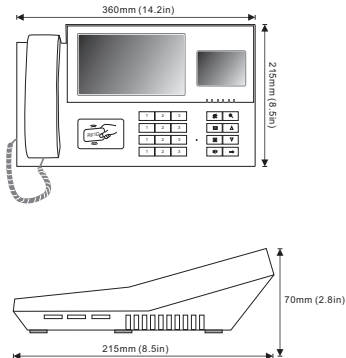

Product Information

CAT5 Concierge Station

PVA-109-C5

DESCRIPTION

CAT5 system guide unit

DIMENSION

FEATURES

- ▶ Color 7" inch TFT screen
- ▶ Menu-operation
- ▶ Handset or handfree answer
- ▶ RJ45 standard connection port.

1. Parts and Functions

Front View

Side View

Back View

2. Installation

Desktop mounting

3. Specification

Model No.	PVA-109-C5
Screen	7" Color TFT screen
Power Supply	DC 12V $\pm 10\%$
Power Consumption	Standby 30mA, working status < 600mA
Wiring	CAT5 cable
Installation	Desktop mounting
Operating Temperature	-10°C ~ +60°C
Gross weight	1.25 kg
Dimension	360(H) × 215(W) × 70(D)mm 14.2 (H) × 8.5 (W) × 2.8(D)in