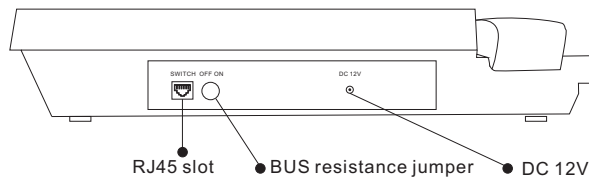

Product Information

CAT5 Concierge Station

PVA-109-C5

DESCRIPTION

CAT5 system guide unit

DIMENSION

FEATURES

- ▶ Color 7" inch TFT screen
- ▶ Menu-operation
- ▶ Handset or handfree answer
- ▶ RJ45 standard connection port.

1. Parts and Functions

Front View

Side View

Back View

2. Installation

Desktop mounting

3. Specification

Model No.	PVA-109-C5
Screen	7" Color TFT screen
Power Supply	DC 12V $\pm 10\%$
Power Consumption	Standby 30mA, working status < 600mA
Wiring	CAT5 cable
Installation	Desktop mounting
Operating Temperature	-10°C ~ +60°C
Gross weight	1.25 kg
Dimension	360(H) × 215(W) × 70(D)mm 14.2 (H) × 8.5 (W) × 2.8(D)in